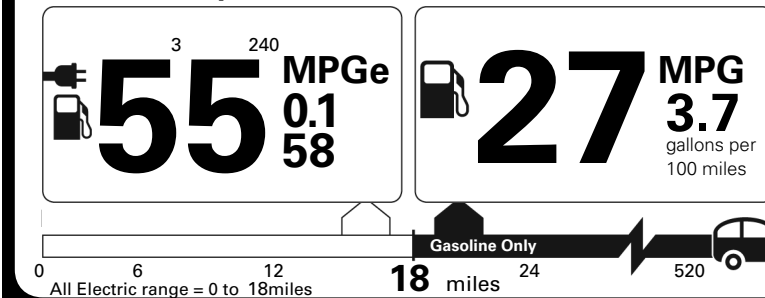

385.00

1,800.00

800.00

1,095.00

\$ 76,915.00

Fuel Economy and Environment

Plug-In Hybrid Vehicle
Electricity-Gasoline

Fuel Economy Standard SUV 4WD range from 13 to 101 MPGe. The best vehicle rates 141 MPGe.